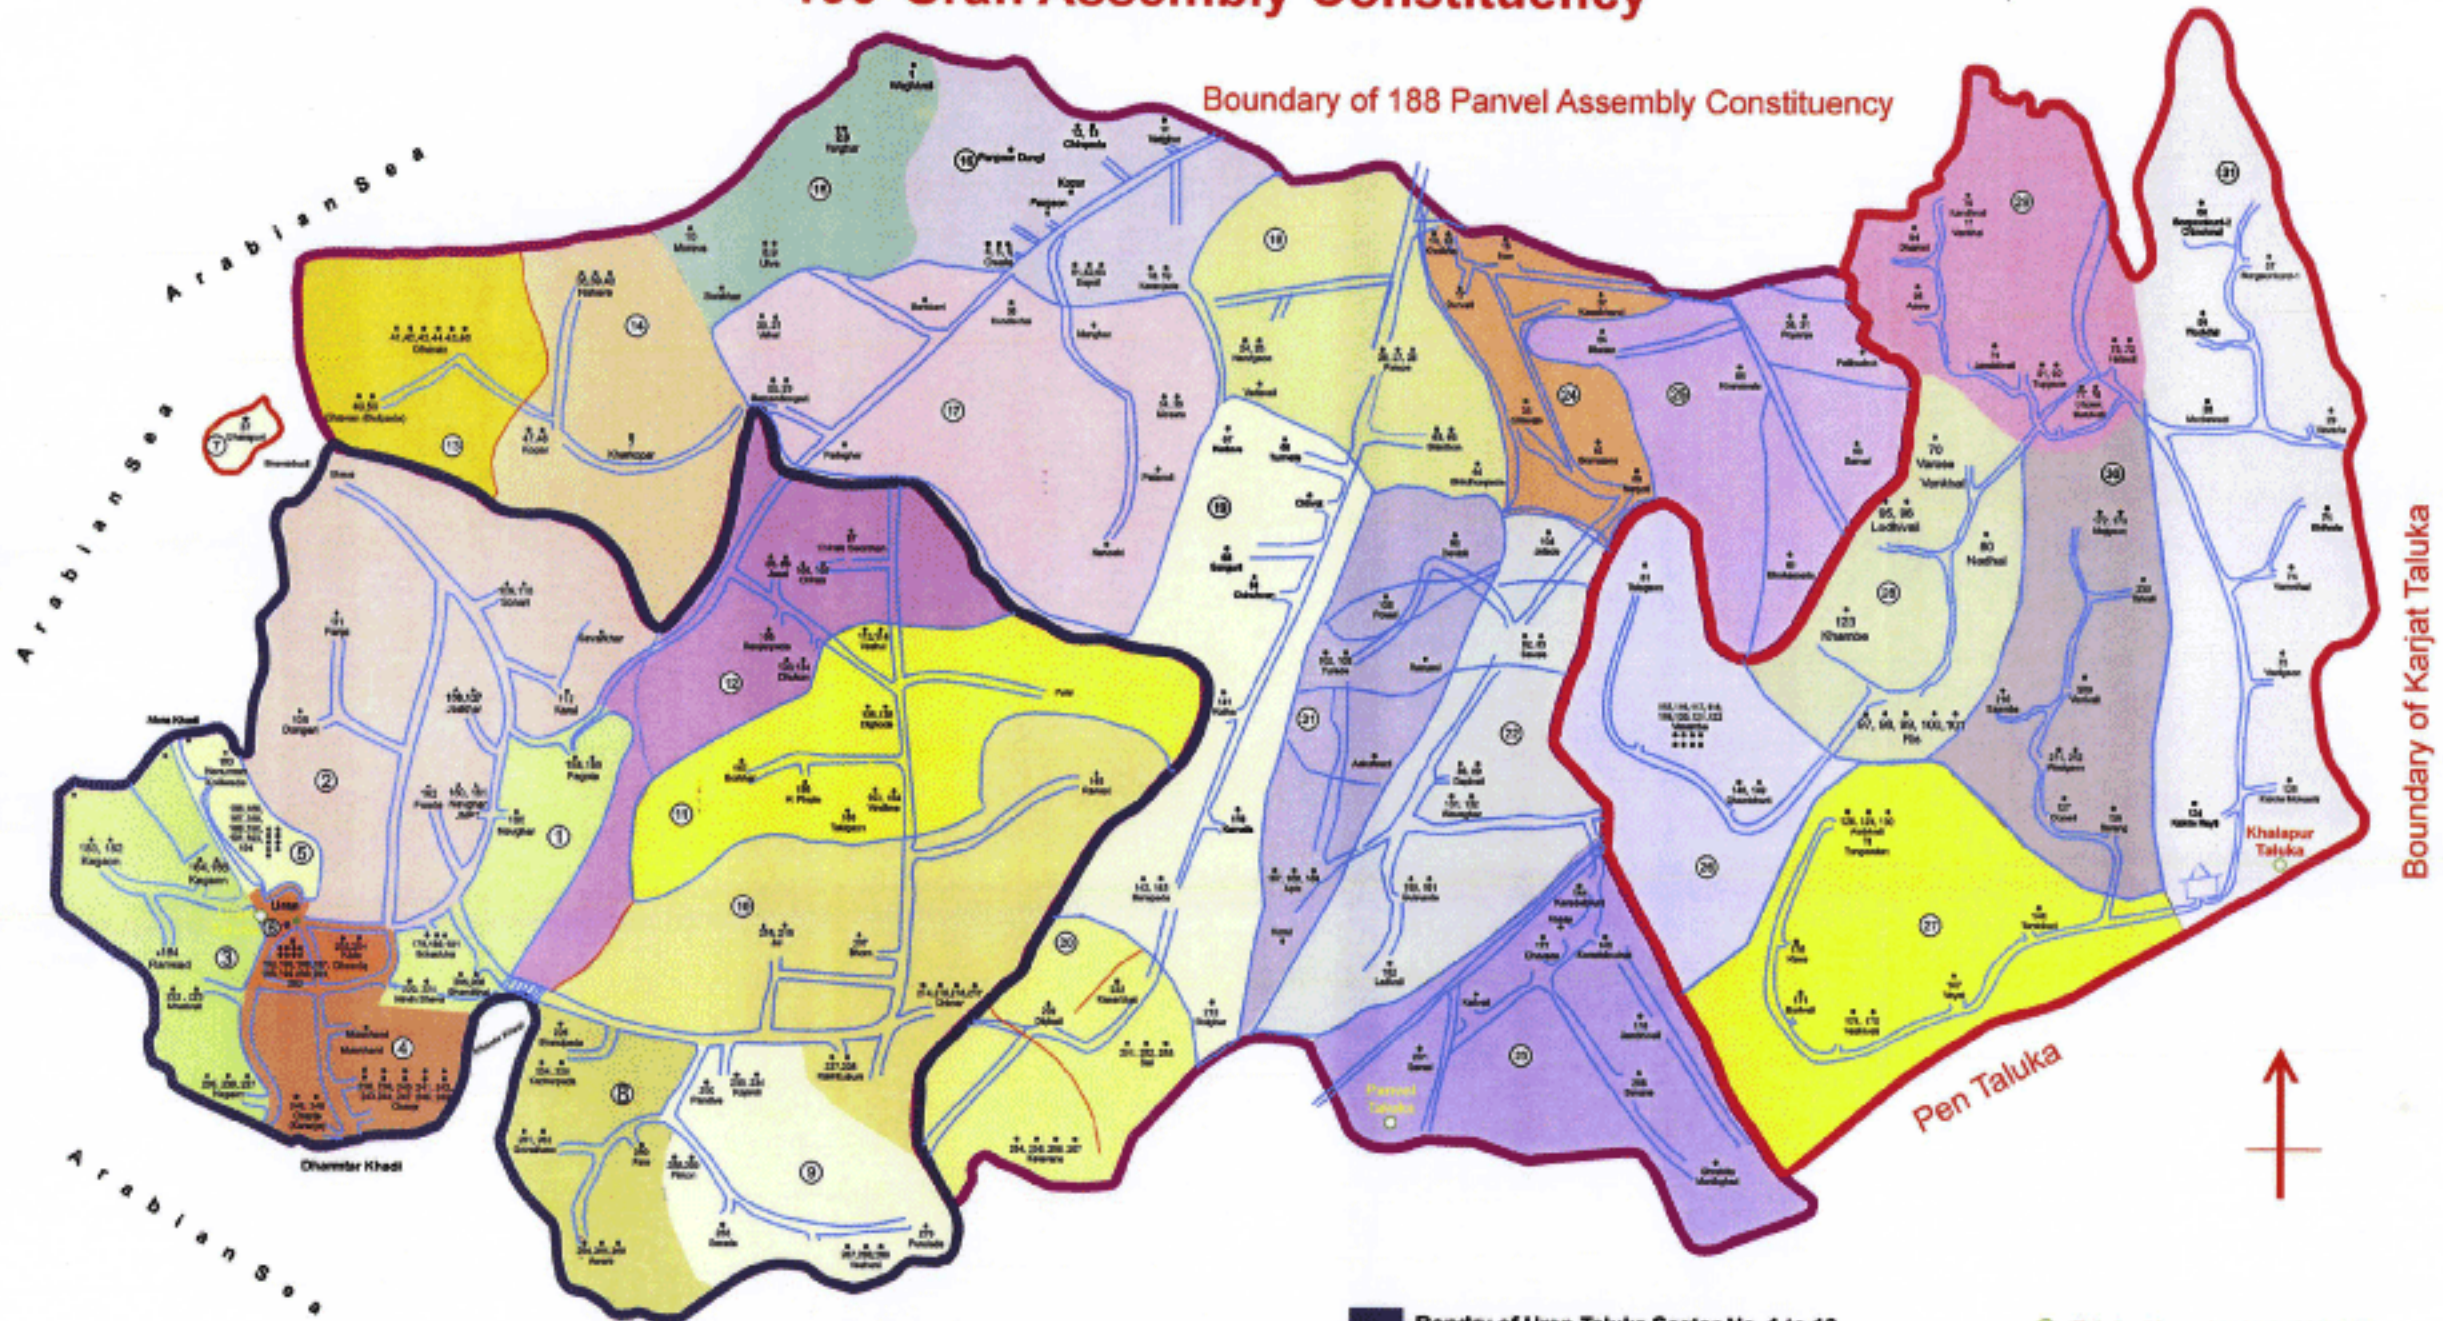

190 Uran Assembly Constituency

Boundary of 188 Panvel Assembly Constituency

- Bondry of Uran Taluka Sector No. 1 to 12
- Bondry of Panvel Taluka Sector No. 12 to 25
- Bondry of Khalapur Taluka Sector No. 26 to 31

- Taluka Uran, Panvel, Kalapur
- Counting Centre & Strong Room
- Dispatch & Receiving Centre

Boundary of Karjat Taluka

Pen Taluka

Khalapur Taluka

Arabian Sea

Arabian Sea